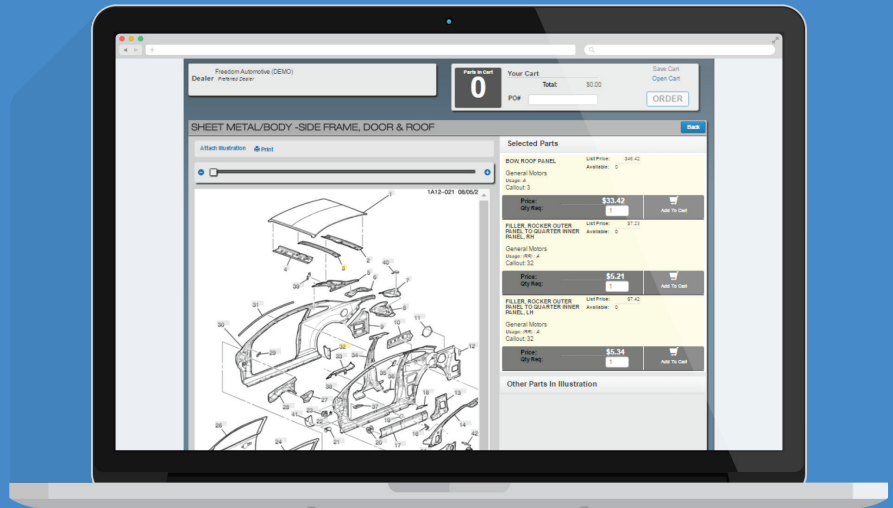

Free to your repair shop,
RepairLinkSM delivers a
complete electronic OE
parts ordering system
online with ease.

Not only do you have access to our dealership pricing and inventory availability; you can also view illustrations and technical diagrams of over 22 OEMs, making **RepairLinkShop.com** a valuable resource for your shop.

Order parts from us, online 24/7, at no additional cost!

-  VIN-based parts look-up
-  24/7 Online ordering with preferred dealerships
-  Best-in-class part illustrations and technical diagrams
-  Real-time online order updates
-  Tablet, mobile, and multi-browser friendly